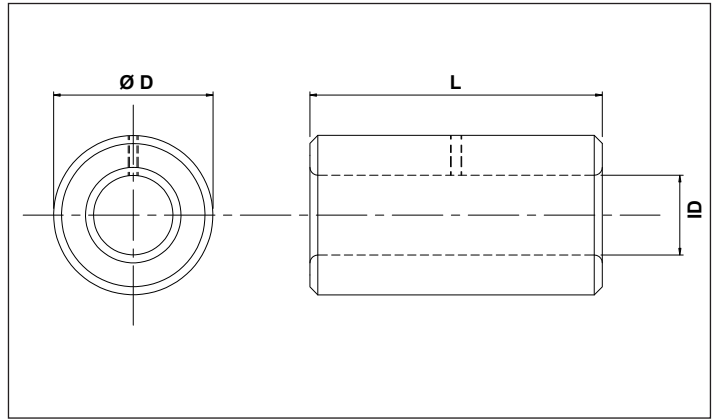

WELDABLE BOSSES

WELDABLE BOSS WB	OUTSIDE DIAMETER 25	INTERNAL DIAMETER 12	LENGTH 25	TAPPED T
---------------------	------------------------	-------------------------	--------------	-------------

PART NUMBER	Ø D	ID	L	TAPPED
WB251225T	25	12	25	M6
WB301530	30	15	30	
WB301635T	30	16	35	M6
WB351630	35	16	30	
WB351660	35	16	60	
WB352040T	35	20	40	M8
WB402040	40	20	40	
WB402040T	40	20	40	M8
WB402070	40	20	70	
WB402545T	40	25	45	M8
WB502545T	50	25	45	M8
WB502550	50	25	50	
WB502580	50	25	80	
WB502590	50	25	90	
WB503045T*	50	30	45	M6
WB503055T	50	30	55	M8
WB603060	60	30	60	
WB603070T	60	30	70	M8
WB6030110	60	30	110	
WB603560	60	35	60	
WB603570T	60	35	70	M8
WB6035110	60	35	110	
WB653070T	65	30	70	M8
WB704040	70	40	40	
WB704070	70	40	70	
WB7040130	70	40	130	
WB805050	80	50	50	
WB8050145	80	50	145	

*THIS PRODUCT HAS TWO DRILLED HOLES, ONE TO SUIT A 6mm DOWELL
THE SECOND TAPPED M6 FOR A GREASE NIPPLE

MATERIAL : STEEL S355JR