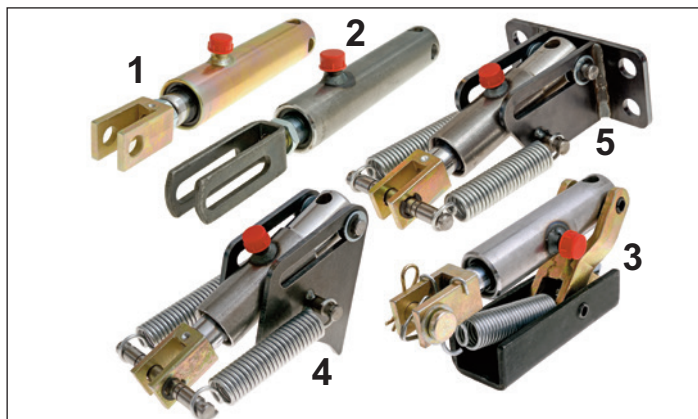

## TRAILER BRAKE RAMS

TRAILER BRAKE  
TB

ROD SIZE  
20

DESCRIPTION  
SLOTTED

NUMBER	PART NUMBER	CLOSED CENTRES	OPEN CENTRES	STROKE	ROD SIZE	BSP PORT	THRUST @ 100 BAR
1	TB20-STANDARD	252	327	75	20	3/8"	3,142N
1	TB25-STANDARD	252	327	75	25	3/8"	3,142N
2	TB20-SLOTTED	231	304	73	20	3/8"	3,142N
3	TB20-SQUARE AXLE	190	265	75	20	3/8"	3,142N
	TB20-SQUARE AXLE -CYL ONLY	190	265	75	20	3/8"	3,142N
4	TB25-ROUND AXLE	190	265	75	25	3/8"	4,909N
	TB25-ROUND AXLE-CYL ONLY	190	265	75	25	3/8"	4,909N
5	TB25-AIR-TO-HYDRAULIC	190	265	75	25	3/8"	4,909N

## TRAILER BRAKE FEMALES

TRAILER BRAKE COUPLING  
TBC

SIZE AND THREAD  
037 BSP

FEMALE  
FEMALE

PART NUMBER	SIZE	DESCRIPTION	BSP THREAD
TBC037BSP-FEMALE	3/8"	TRAILER BRAKE FEMALE	3/8"